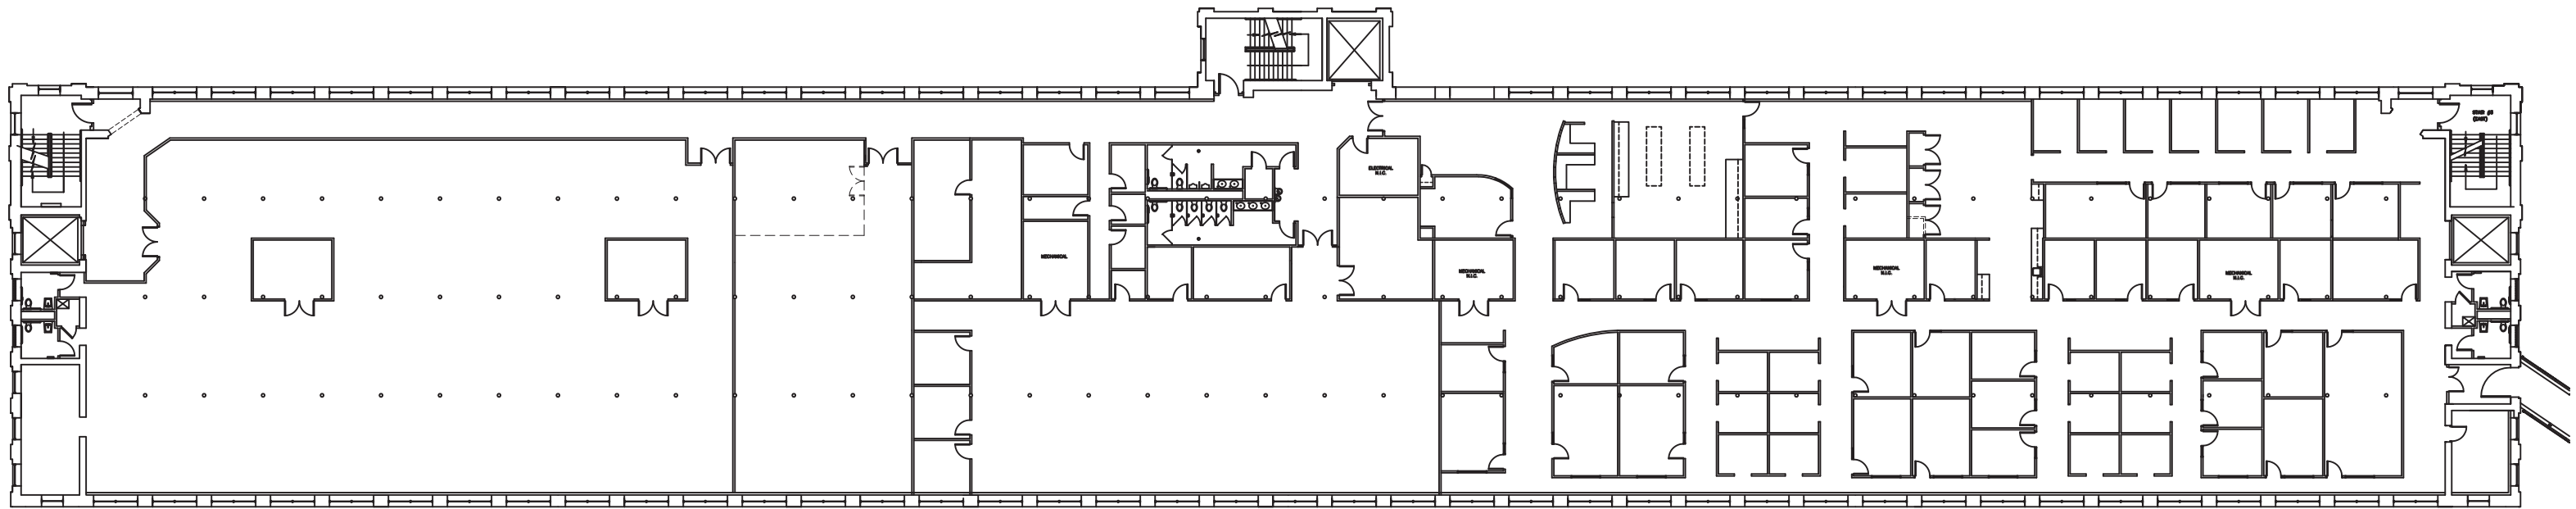

GRAPHIC SCALE  
0 8 16 32  
1/32" = 1'-0"

GRAPHIC SCALE  
0 8 16 32  
1/32" = 1'-0"